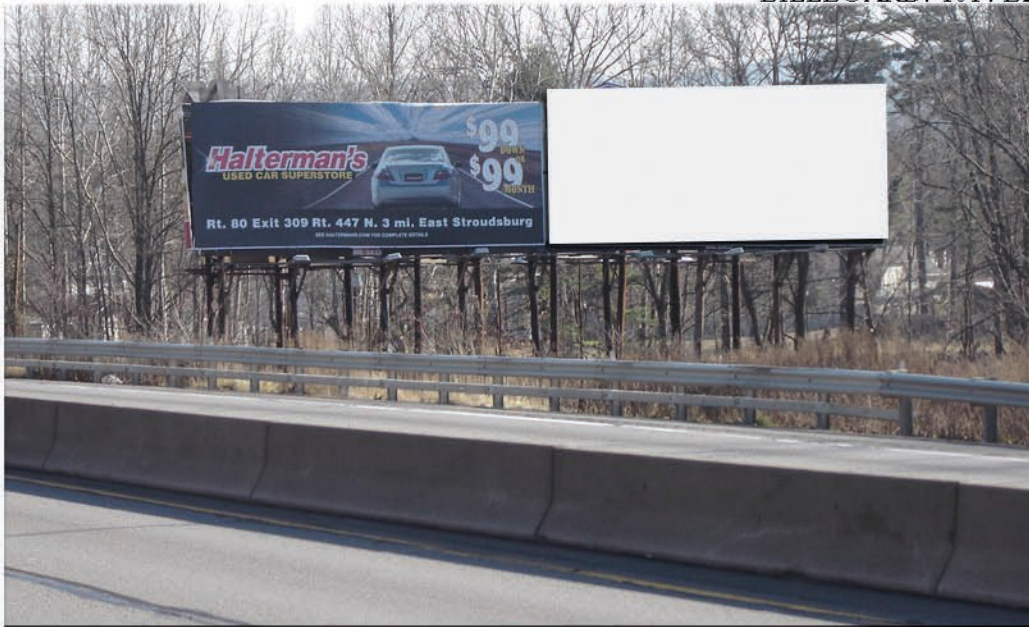

P.O. BOX 280
HAMLIN, PA 18427

BESKO

PHONE: (570)-689-3226
FAX: (570)-689-4832

MEDIA

BILLBOARD: 1014 B2

I-80 EASTBOUND @ STROUDSBURG, PA.

THIS FULL SIZE RIGHT HAND READ BULLETIN IS VISIBLE TO HEAVY POCONO TRAFFIC EASTBOUND TOWARD STROUDSBURG, THE DELAWARE WATER GAP, AND NEW JERSEY FROM THE POCONO RESORT AREA.

LOCATION: I-80 EASTBOUND @ STROUDSBURG, PA.
SIZE: 16' BY 40'
LIGHTS: YES
DEC: 55,000
VINYL: INCLUDED IN PRICE
RATE: T.B.D.

CONTACT: BESKO MEDIA (570)-689-3226
jbesko@beskomedia.com