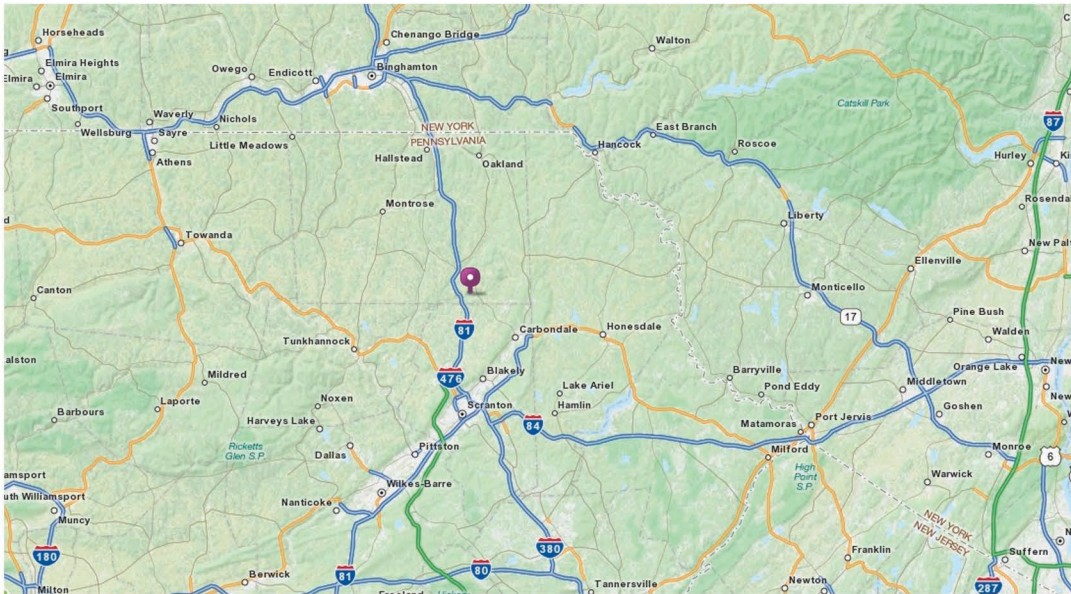

BESKO

MEDIA

INTERSTATE 81 SOUTHBOUND, LENOX, PA.

THIS ILLUMINATED BULLETIN READS TO TRAFFIC TRAVELING SOUTHBOUND ON I-81 BETWEEN THE BINGHAMTON, NY & SCRANTON, PA. CORRIDOR.

LOCATION: I-81 SOUTHBOUND, LENOXVILLE, PA.