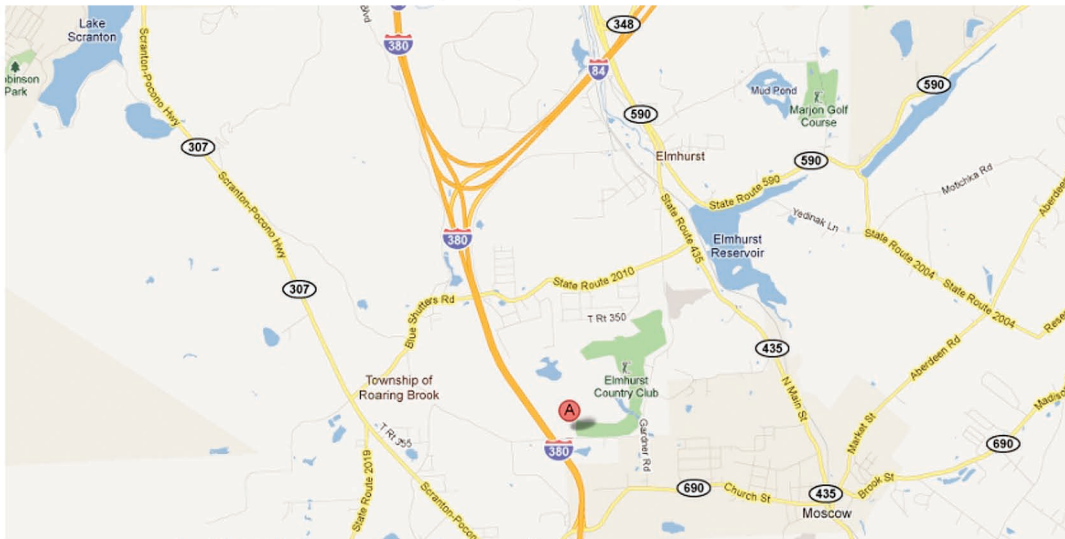

BESKO

MEDIA

BILLBOARD: 1006A

INTERSTATE 380 NORTHBOUND

THIS STRONG RIGHT HAND READ BULLETIN FACES TRAFFIC INTO A CURVE IN THE ROAD HEADED TOWARD SCRANTON, PA FROM THE POCONO MOUNTAINS, NYC, NEW JERSEY AREA.

LOCATION: INTERSTATE 380 NORTHBOUND - MOSCOW, PA
SIZE: 10' X 30'
READ: RIGHT HAND READ, TOP BULLETIN
DEC: 35,000
LIGHTS: YES
RATE: T.B.D.

CONTACT US
WWW.BESKOMEDIA.COM
INFO@BESKOMEDIA.COM
PHONE: (570)-689-3226
FAX: (570)-689-4832